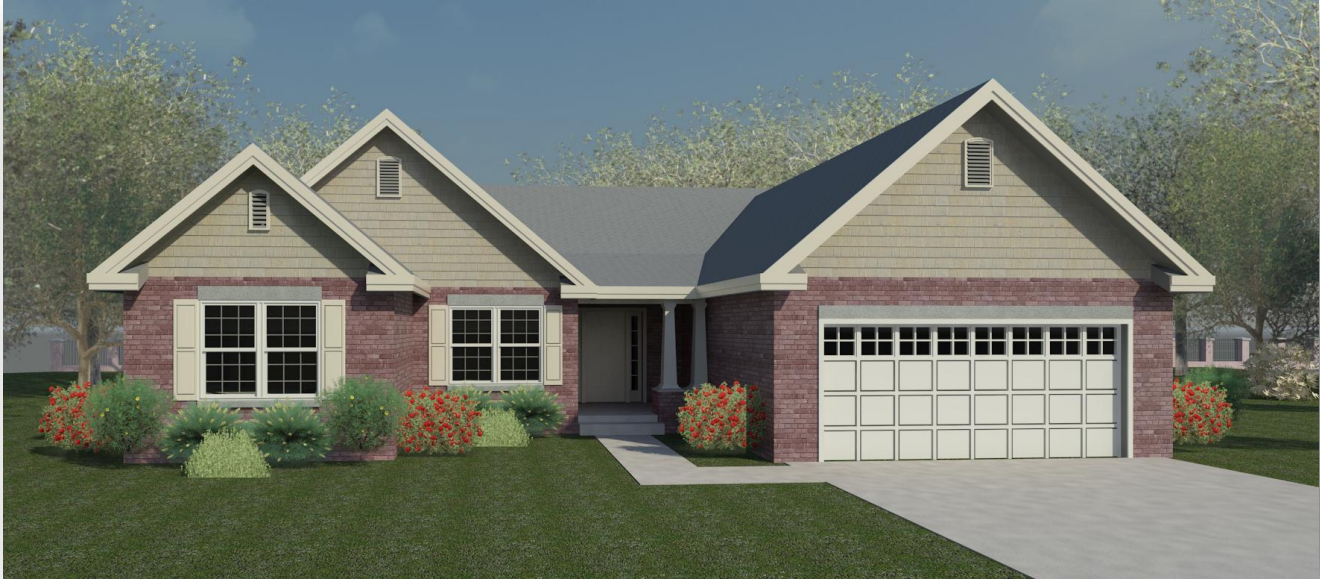

# The Carriage

**1 Story Home**

**1770 sq ft (Approx.)**

**3 Bedroom, 2 Bathrooms**

✓ **See-Through Fireplace**

✓ **Vaulted Living Room**

✓ **Kitchen Island**

**HBD Homes**

**HomesByHBD.com**

**Office (618) 257-1512**

**Display Home Location:**

**800 Daniel Dr, Mascoutah, IL 62258**

These plans are the sole and absolute property of HBD Homes. Any use or reproduction of these plans without the express written consent of HBD Homes is illegal. HBD does not guarantee room dimensions and/or overall square footage. Pictures are artist renderings only & are for conceptual purposes. Windows, doors, door swing, porch railings, bay windows, fireplaces, dormers, window grilles, shutters, and exterior products may take on variations from artist's rendering at builder's discretion. All information subject to change without notice.

The Carriage

**1770 sq ft (Approx.)**